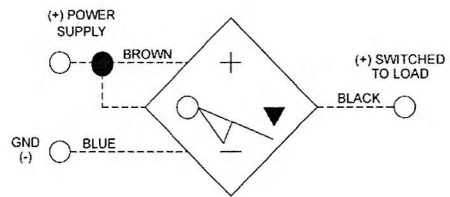

CONNECTOR LOADING	
CAVITY	WIRE
1	BROWN
2	BLACK
3	BLUE

SCHEMATIC SYMBOL